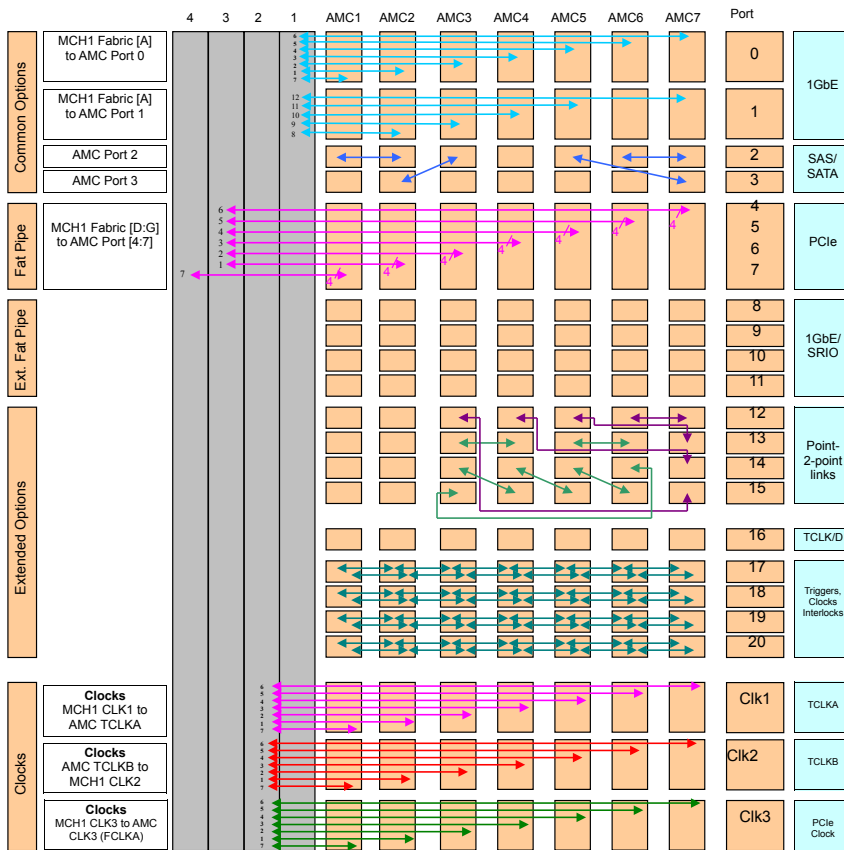

CHASSIS COMPONENTS

Backplane Topology 7-slot Physics, 23005-466

Part number

The order number is **11850-021**.
Delivery comprises: subrack, backplane, removable fan tray, air filter.

Backplane topology

The backplane includes special based connections for triggers, clocks and interlocks. It also includes point-to-point SAS/SATA and fabrics connections between AMCs.

Note:

On request, JTAG holders can be assembled on the rear side of the backplane.

Accessories:

- Power Module 600W, with PM EMMC, Double full-size
  Order number **11098-438**
- Splitting Kit
  Order number **20849-115**
- MicroTCA Filler modules and front panels.

For order numbers, see:
www.schroff.biz

FOR FURTHER INFORMATION VISIT: WWW.SCHROFF.CO.UK/physics

EUROPE

Straubenhardt, Germany
Tel: +49.7082.794.0
Betschdorf, France
Tel: +33.3.88.90.64.90
Warsaw, Poland
Tel: +48.22.60.70.616

Hemel Hempstead, Great Britain
Tel: +44.1442.24.04.71
Skarpnäck, Sweden
Tel: +46.8.683.61.00

Pregnana Milanese, Italy
Tel: +39.02.932.714.1
Moscow, Russia
Tel: +7.495.730.52.53

MIDDLE EAST & AFRICA

Dubai, United Arab Emirates
Tel: +971.4.37.81.700